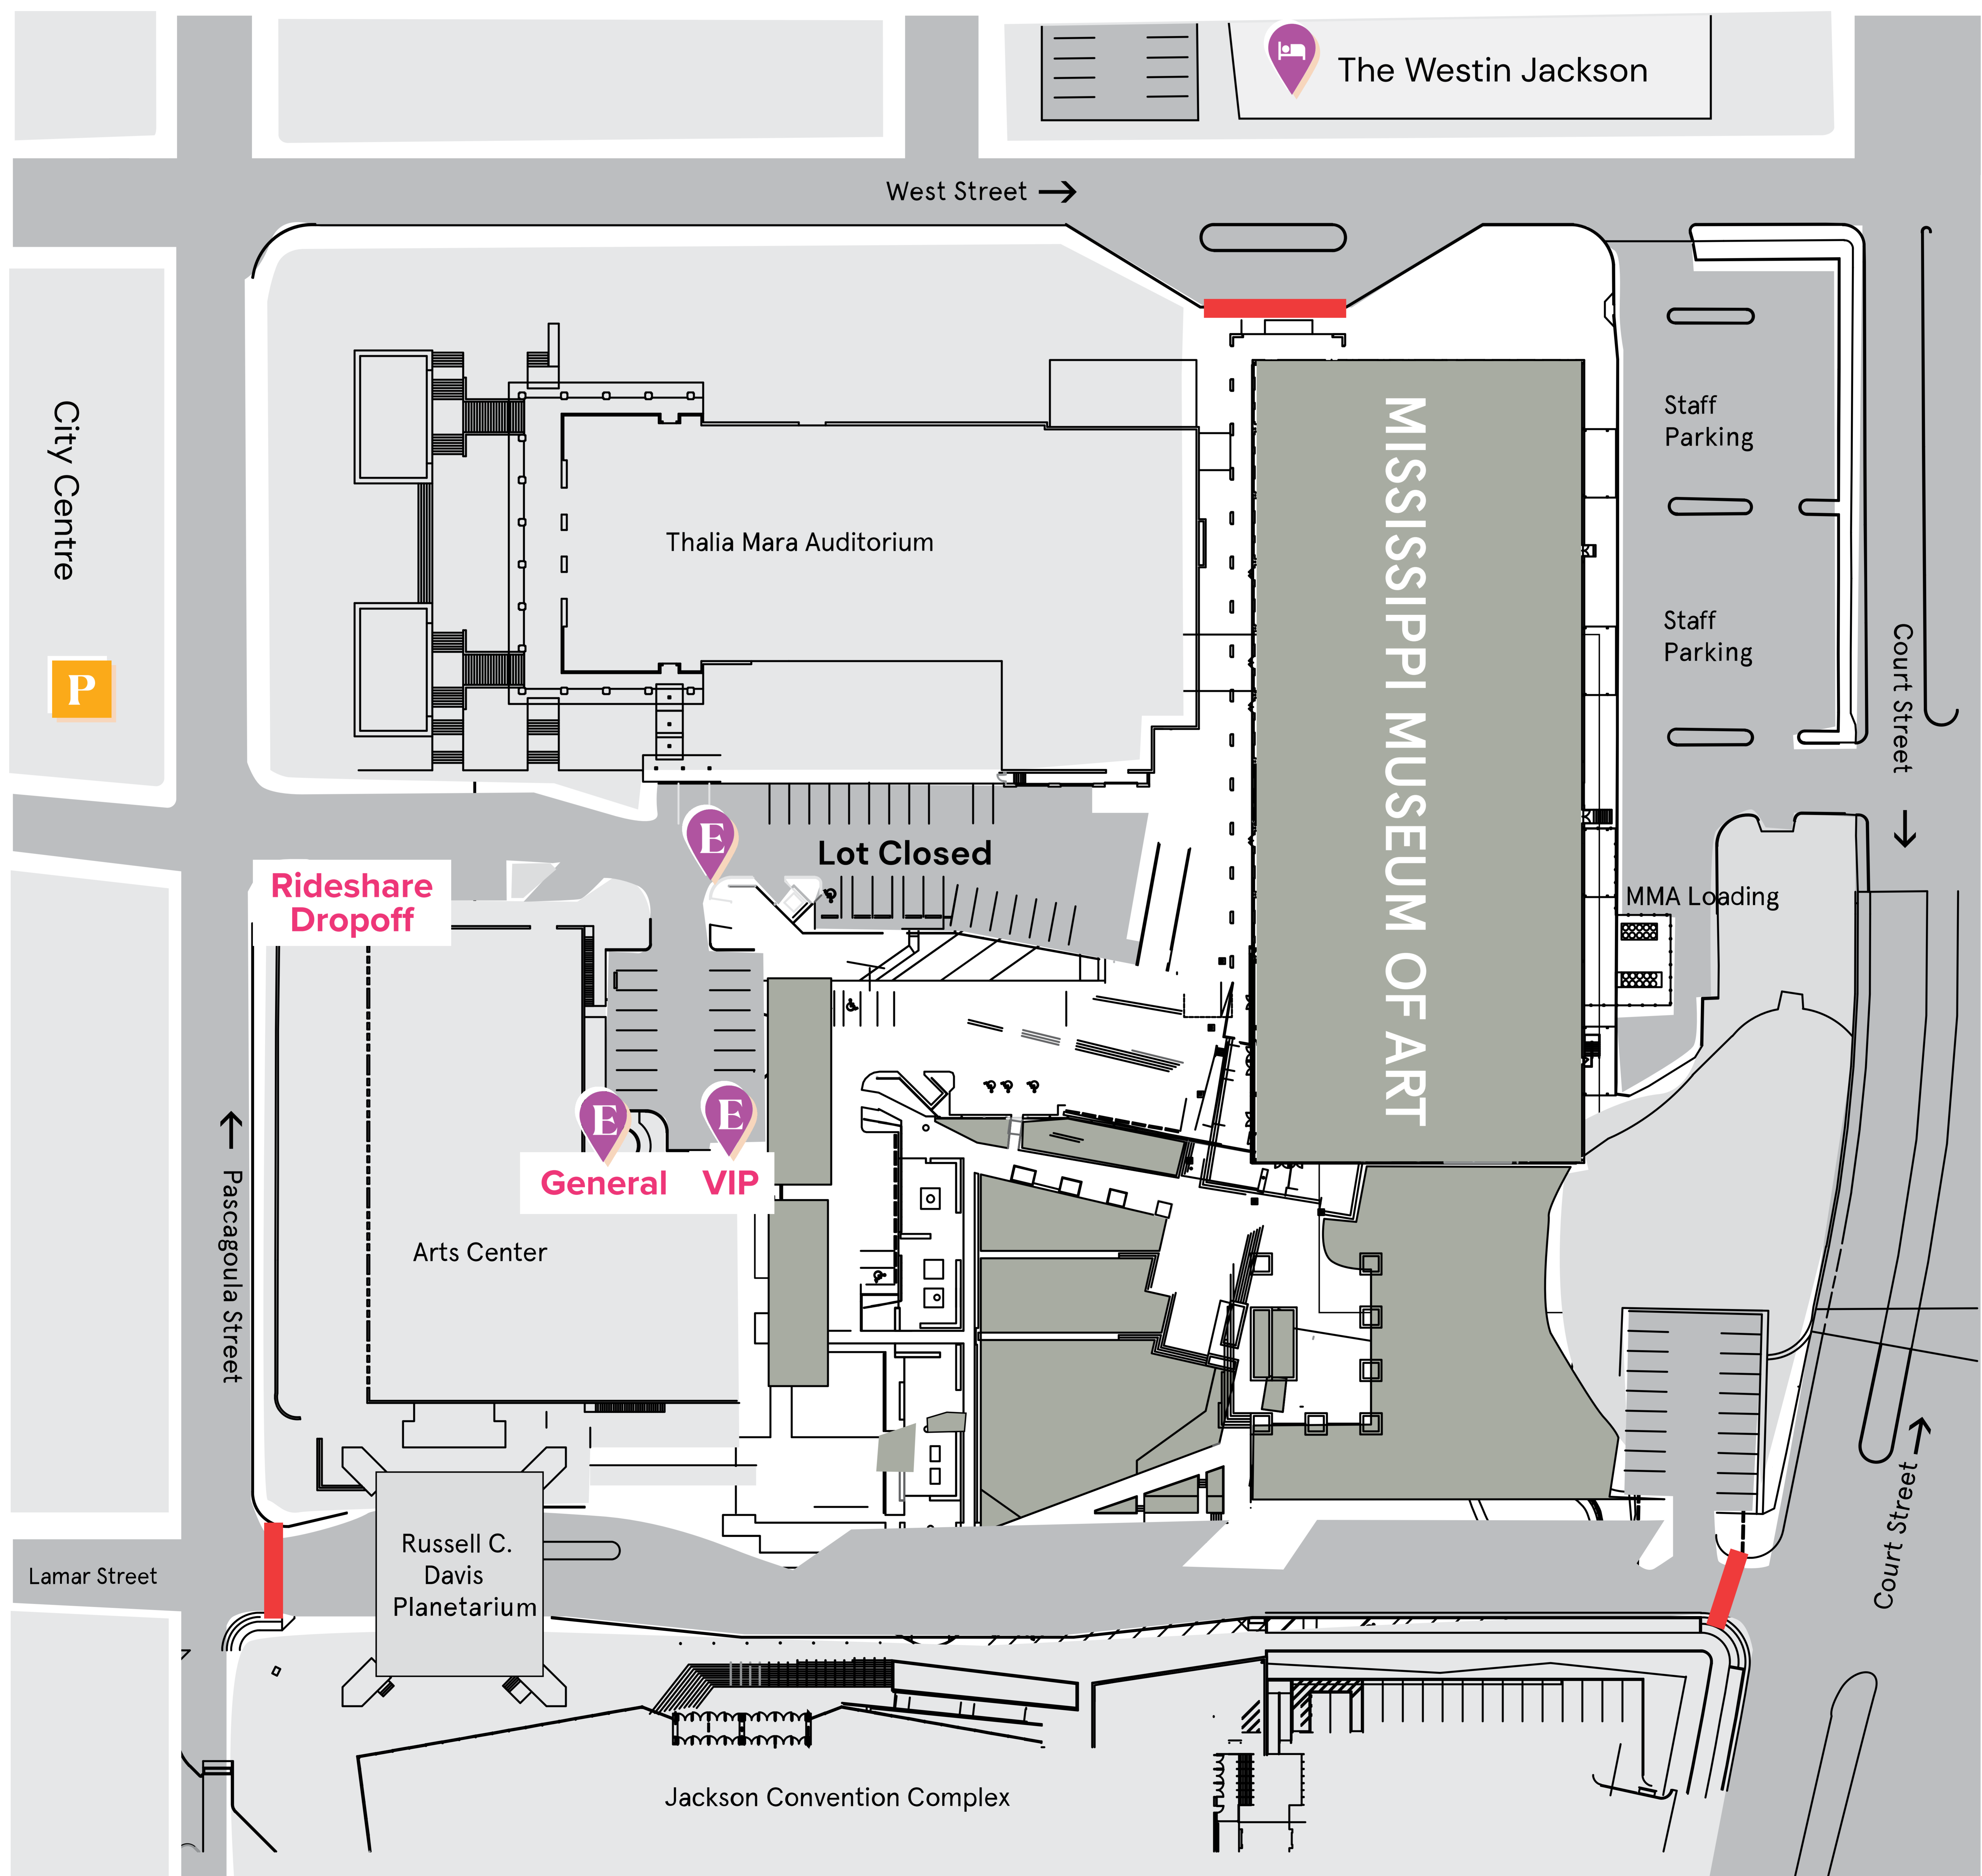

JXN Food & Wine FESTIVAL

Parking Map

Official Parking

\$10 flat fee per vehicle (check or cash only)
Entry available from 5pm – 8pm 24-hour security
After 8pm, only overflow parking is available.

Overflow parking is available at
Jackson Convention Complex lot

JXN Entrances