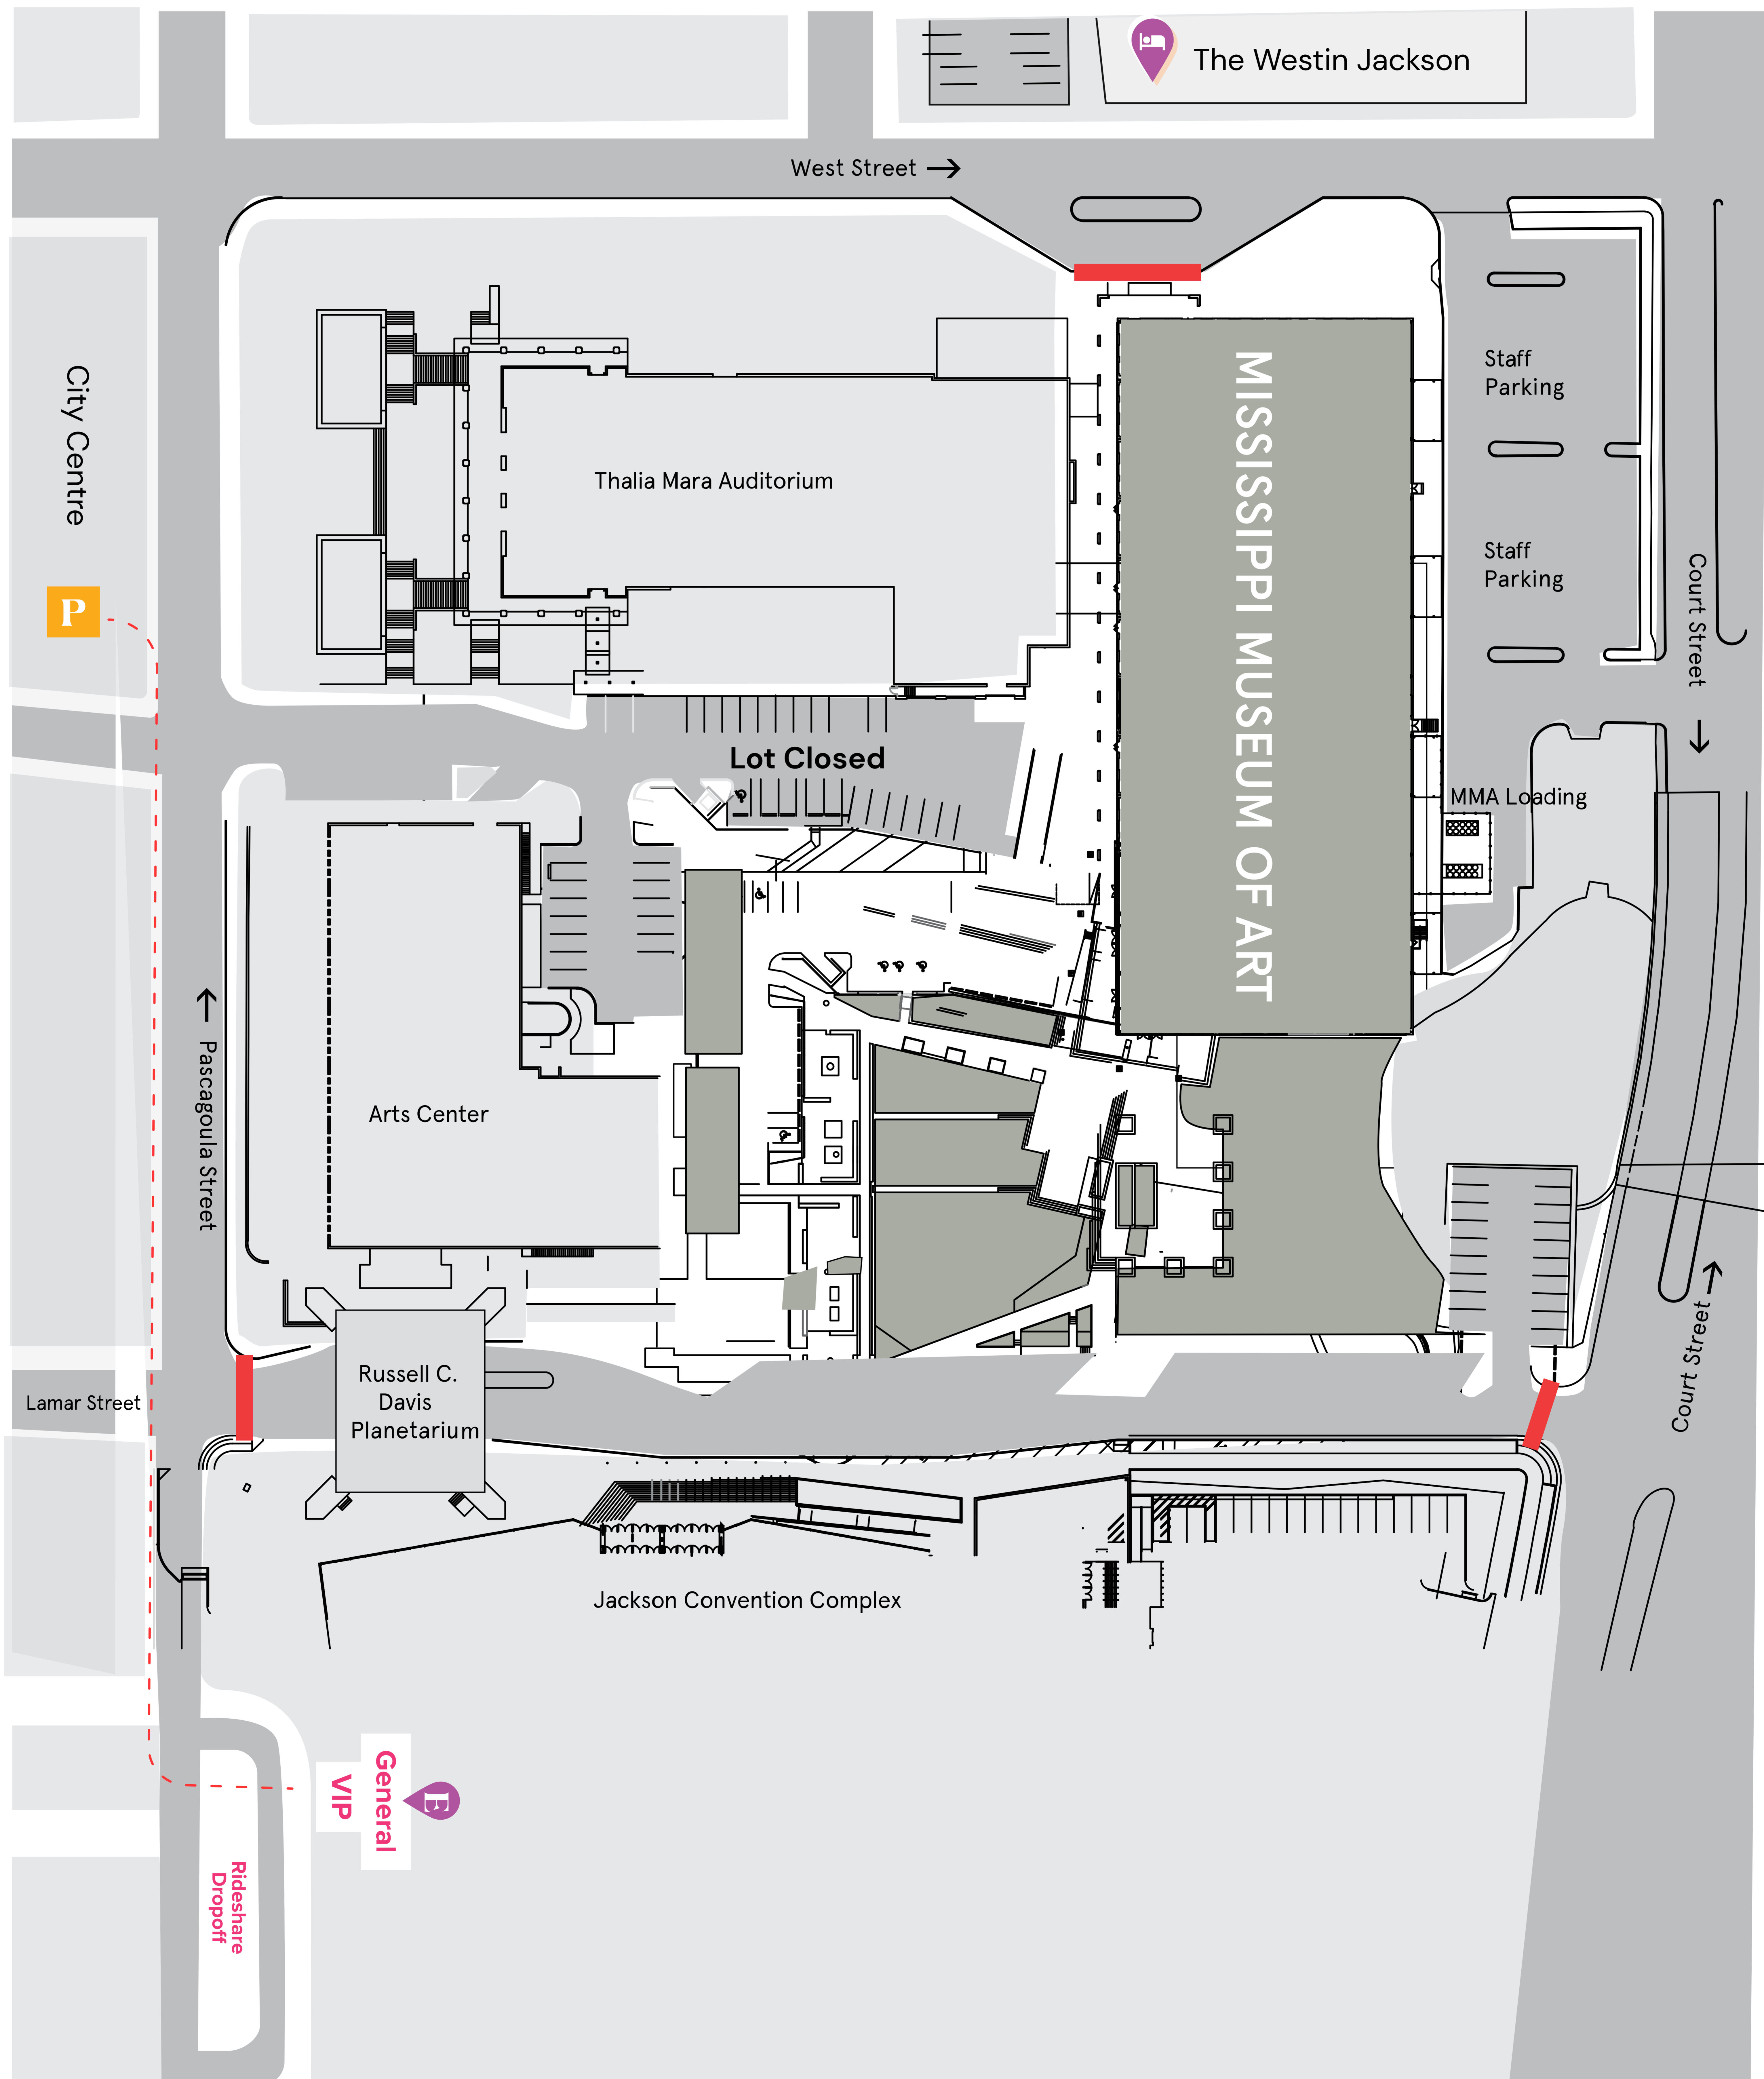

JXN Food & Wine FESTIVAL Parking Map

P Official Parking

\$10 flat fee per vehicle (check or cash only)
Entry available from 5pm – 8pm 24-hour security
After 8pm, only overflow parking is available.

Overflow parking is available at
Jackson Convention Complex lot

E JXN Entrances